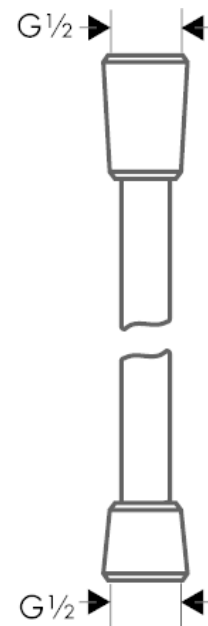

Techniflex
Handshower Hose Techniflex, 80"
 Surface: **chrome** Part no. : **28274000**

Description

Features

- High-quality shower hose
- Pivot connector prevents hose from tangling
- No-kink hose
- Connection thread: G ½

Item details

List Price \$ 94.00

Compliance

Product image

Scale drawing

Techniflex
Handshower Hose Techniflex, 80"
Surface: **chrome** Part no. : **28274000**

Exploded drawing

Year of production: >12/00

Techniflex
Handshower Hose Techniflex, 80"
 Surface: **chrome** Part no. : **28274000**

Spare parts list

Year of production: >12/00

Pos.	Description	Part no.	Price	PU
1	seal	98058000	-	1